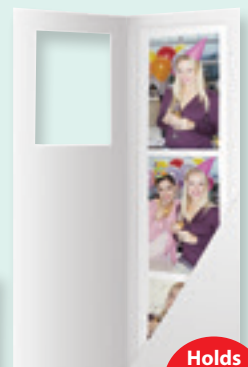

Acrylic Easel Frame
#QL-022 2" x 6"
#QL-021 2" x 8"

Acrylic T-Stand Frame
#QL-019
2" x 6" only

Photo Bookmark Sleeve
Holds two inserts, one each side. Includes white ribbon.
#5418 2" x 8"
#5419 2" x 6"
Specify size when ordering

Black Folder
#QL-013 2" x 6"
Has opening to show top photos.

Holds 2 x 6 strip

Photobooth Folders

- Folders available black or white for 2" x 6" photo strips
- 2" x 8" white only
- Imprinting available (see back cover for type styles)

White Folder
#3021 2" x 8"
Has opening to show top photo.

Holds 2 x 8 strip

White Folder
#QL-014 2" x 6"
Has opening to show top photo.

Holds 2 x 6 strip